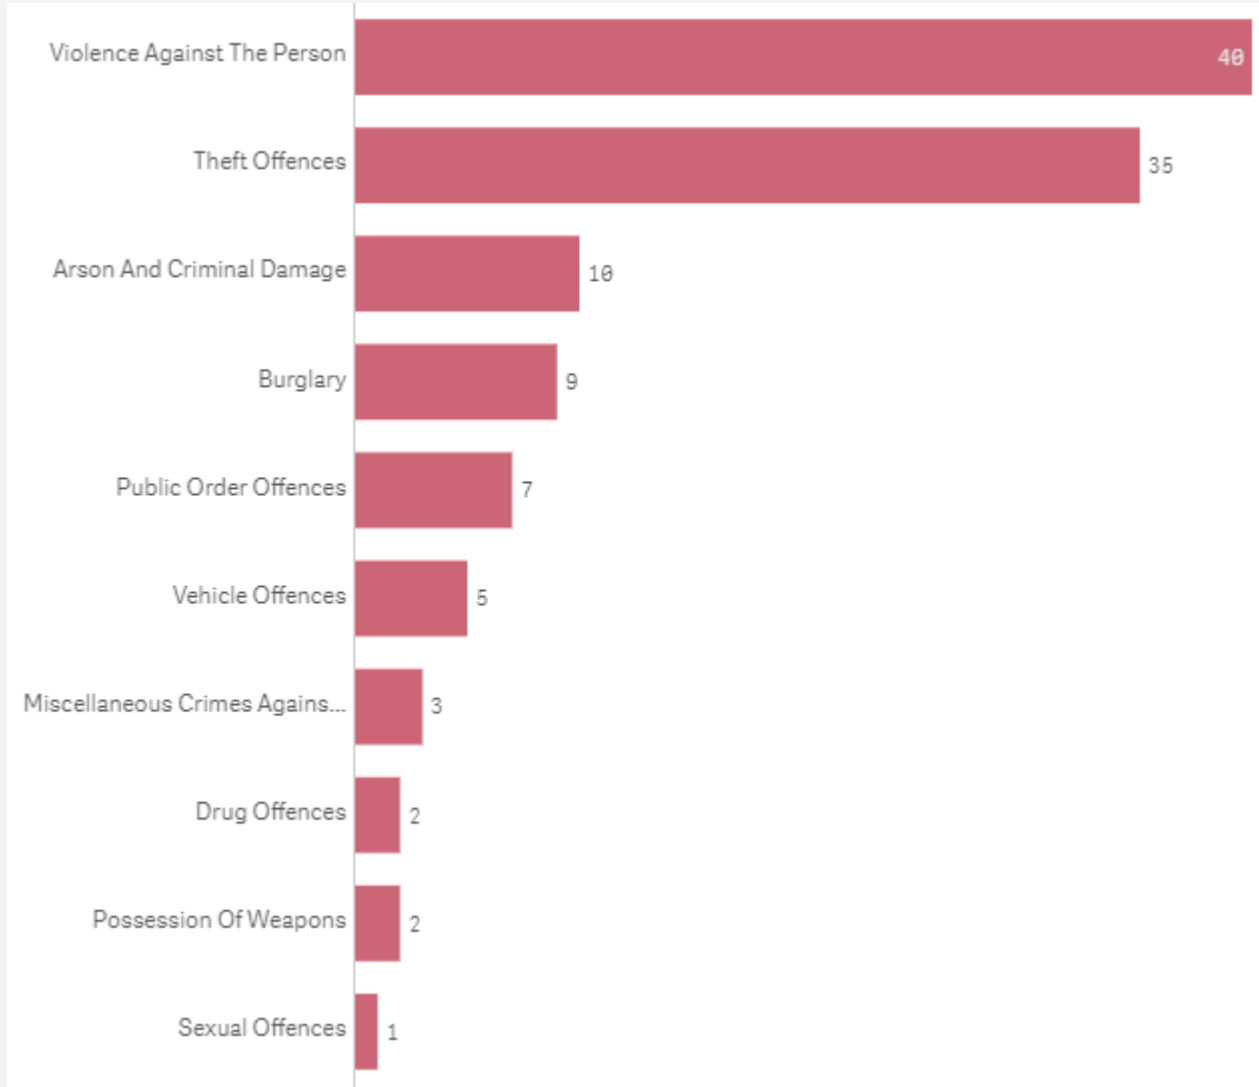

January and February stats- Marlborough

Number of Crimes

114

Number of Incidents

116

- Crime levels roughly consistent where two would expect them to be.
- VAP offences consistently the highest crime type.
- 21 of the 35 thefts relate to shoplifting the majority from Waitrose in the Town.