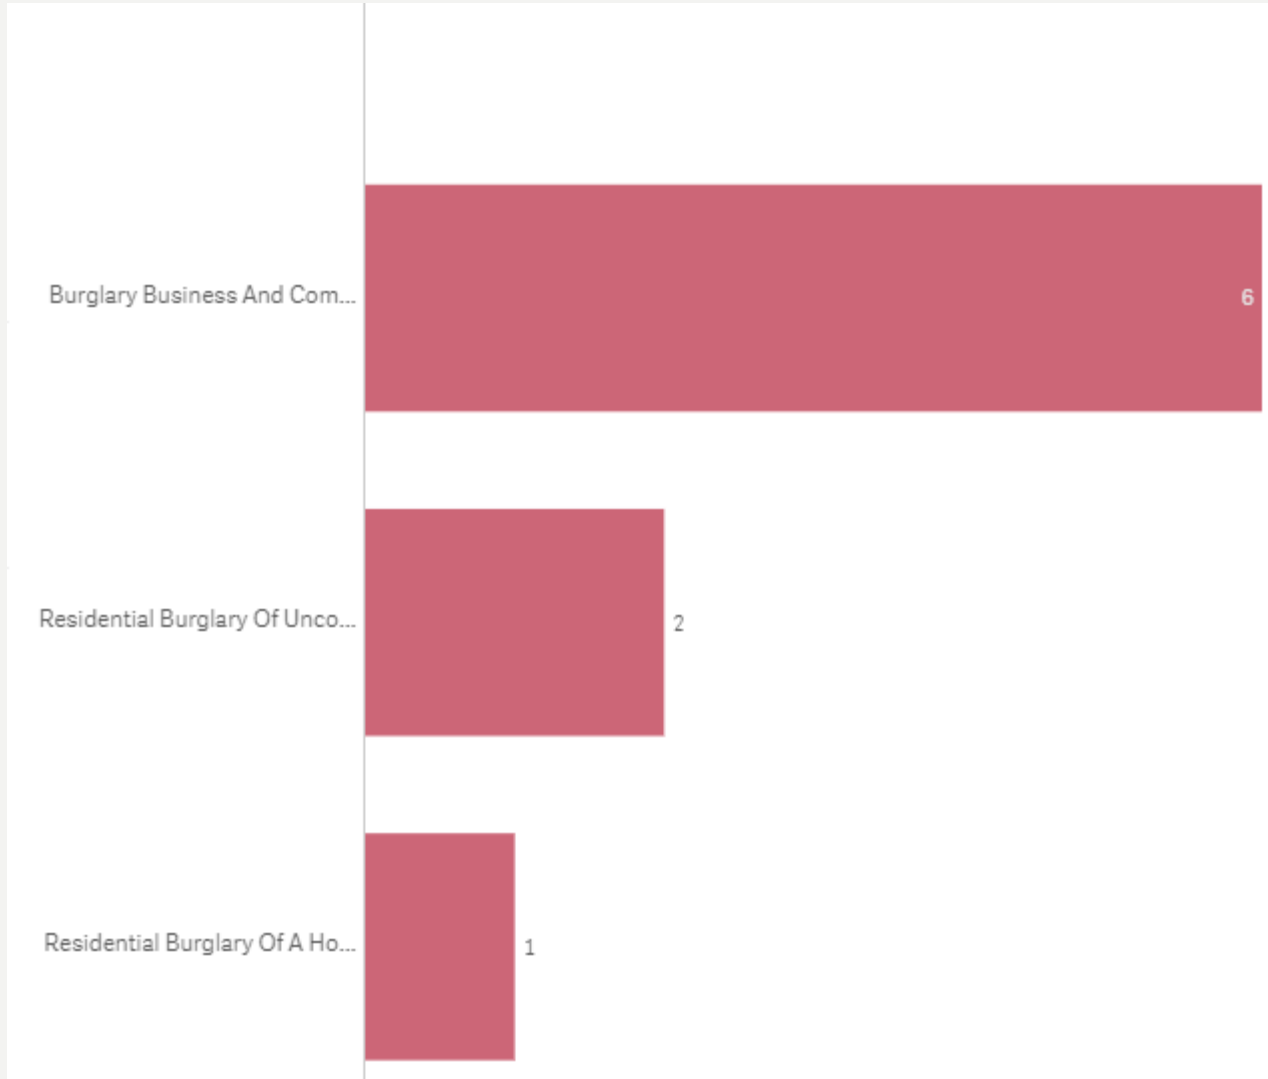

# January and February stats- Marlborough

Number of Crimes

114

Number of Incidents

116

- Crime levels roughly consistent where two would expect them to be.
- VAP offences consistently the highest crime type.
- 21 of the 35 thefts relate to shoplifting the majority from Waitrose in the Town.

# January and February stats- Marlborough

Number of Crimes  
**9**

- The residential burglaries is being investigate by the high harm and burglary team
- The 2 burglaries (Residential burglary of an unconnected building) relate to rural outbuildings and garages
- 3 Business burglaries relate to farms and livery yards where fuel and tools have been stolen the other 3 relate to a burglary to Nationwide building society and the burglary to a convenience store within Marlborough