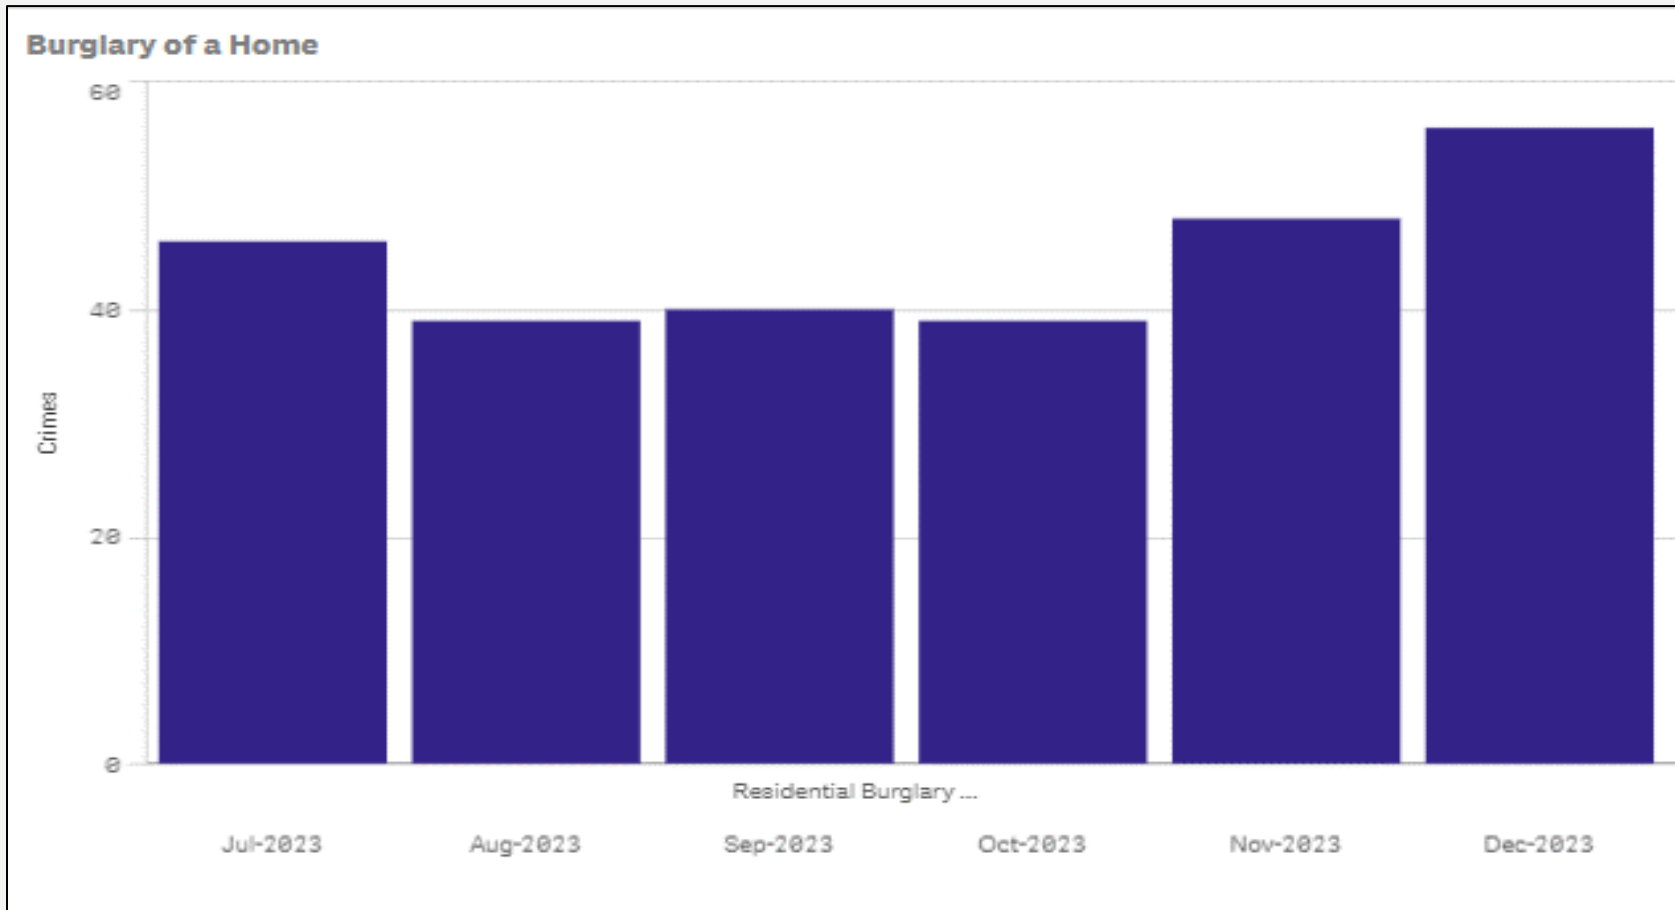

Performance – Burglary Overview

Force

Force wide Burglary of a Home (6 months to December 2023)