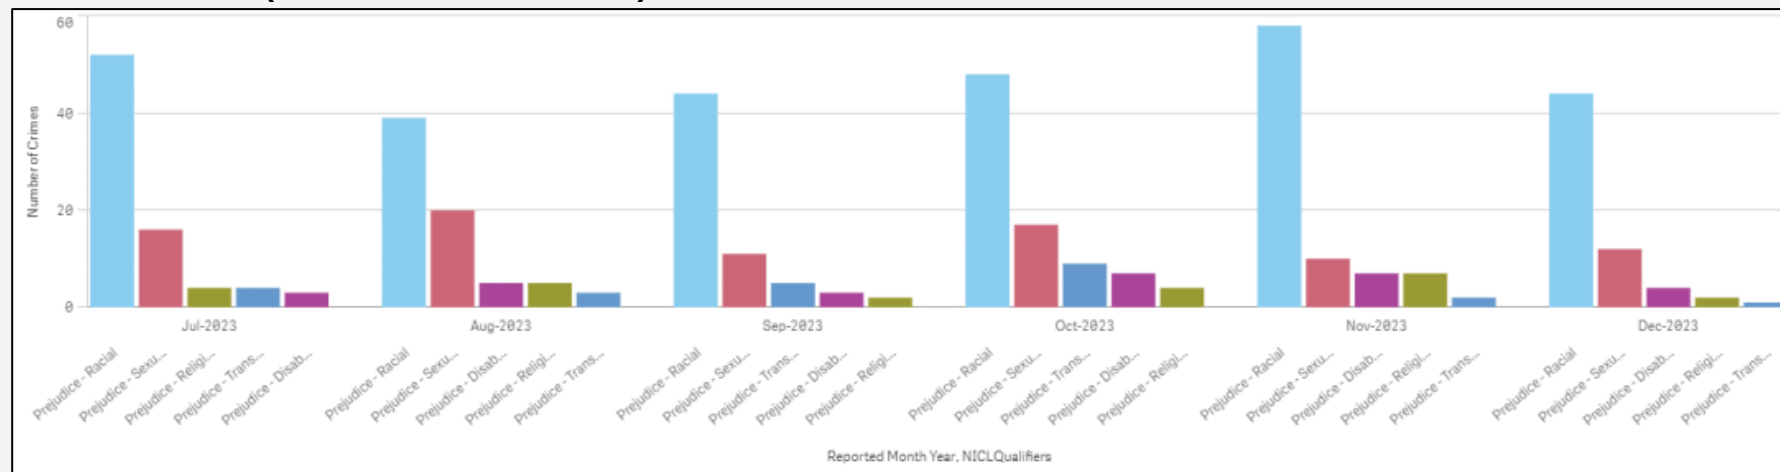

Performance – Hate Crime Overview

Force

Monthly hate crime volumes remain within nominal bounds with no exception. Year on year trend

Data is reporting increases in Transgender and Sexual Orientation related hate which follows National trends.

Data from the victim satisfaction survey reports that Hate Crime victims have an 84.5% overall satisfaction rate with the service they receive from Wiltshire Police (data currently only available to March 2023).

Force Hate Crime (6 months to December 2023)

Devizes Neighbourhood Area

	Number of Crimes	Change (number)	Change (%)
Total	50	6	13.6%
Prejudice – Racial	28	-5	-15.2%
Prejudice – Sexual orientation	10	3	42.9%
Prejudice - Disability	10	6	150.0%
Prejudice - Religion	2	1	100.0%
Prejudice - Transgender	4	3	300.0%

Devizes Hate Crime Year on Year Comparison (January 2023 – December 2023)
Note: An individual crime can be tagged with more than 1 prejudice type (e.g sexual orientation & transgender)